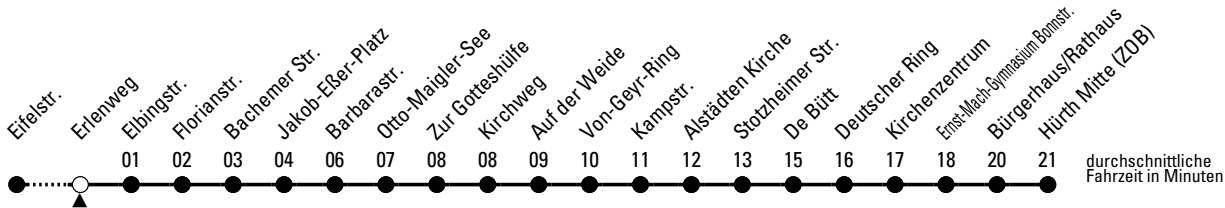

711N

Richtung **Hürth Mitte (ZOB)**

über Alstädten-Burbach

AbfahrtsHaltestelle: Erlenweg

Gültig ab 21.12.2020

ohne Gewähr

🕒	montags - freitags	samstags	sonn- und feiertags	🕒
4	30 [⌚]	--	--	4
5	00 [⌚]	30 [⌚]	--	5
6	00 30	00 30	30 [⌚]	6
7	00 30	00 30	30 [⌚]	7
8	00 30	00 30	30 [⌚]	8
9	00 30	00 30	30 [⌚]	9
10	00 30	00 30	30 [⌚]	10
11	00 30	00 30	30 [⌚]	11
12	00 30	00 30	30 [⌚]	12
13	00 30	00 30	30 [⌚]	13
14	00 30	00 30	30 [⌚]	14
15	00 30	00 30	30 [⌚]	15
16	00 30	00 30	30 [⌚]	16
17	00 30	00 30	30 [⌚]	17
18	00 30	00 30	00 [⌚] 30 [⌚]	18
19	00 30	00 [⌚] 30 [⌚]	00 [⌚] 30 [⌚]	19
20	00 28 58	00 [⌚] 25 [⌚] 55 [⌚]	00 [⌚] 25 [⌚] 55 [⌚]	20
21	28 58	25 [⌚] 55 [⌚]	25 [⌚] 55 [⌚]	21
22	25 [⌚] 55 [⌚]	25 [⌚] 55 [⌚]	25 [⌚] 55 [⌚]	22
23	25 [⌚] 55 [⌚]	25 [⌚] 55 [⌚]	25 [⌚] 55 [⌚]	23
0	25 [⌚] 55 [⌚]	25 [⌚] 55 [⌚]	25 [⌚] 55 [⌚]	0
1	--	55 [⌚]	--	1

⌚ = Fahrten mit Anruf-Sammeltaxi (AST).
 Anmeldung spätestens 30 Minuten vor der Abfahrtszeit. Es gilt der AST-Sondertarif des VRS. Der Fahrausweisverkauf (AST) erfolgt im Fahrzeug. Informationen und Anmeldung (AST) unter 0 22 33 / 197 31.