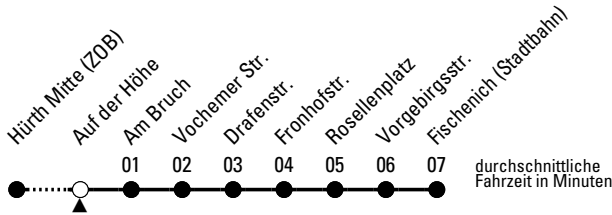

713

Richtung **Fischenich (Stadtbahn)**

AbfahrtsHaltestelle: **Auf der Höhe**

Gültig ab 21.12.2020

🕒	montags - freitags		samstags		sonn- und feiertags		🕒
4	30 [⌚]		--		--		4
5	00 [⌚] 30		30 30 [⌚]		--		5
6	00 30		00 30		30 [⌚]		6
7	00 30		00 30		30 [⌚]		7
8	00 30		00 30		30 [⌚]		8
9	00 30		00 30		30 [⌚]		9
10	00 30		00 30		30 [⌚]		10
11	00 30		00 30		30 [⌚]		11
12	00 30		00 30		30 [⌚]		12
13	00 30		00 30		30 [⌚]		13
14	00 30		00 30		30 [⌚]		14
15	00 30		00 30		30 [⌚]		15
16	00 30		00 30		30 [⌚]		16
17	00 30		00 30		30 [⌚]		17
18	00 30		00 30		00 [⌚] 30 [⌚]		18
19	00 30		00 00 [⌚] 30 30 [⌚]		00 [⌚] 30 [⌚]		19
20	00 30		00 [⌚] 25 [⌚] 55 [⌚]		00 [⌚] 25 [⌚] 55 [⌚]		20
21	00 30		25 [⌚] 55 [⌚]		25 [⌚] 55 [⌚]		21
22	00 25 [⌚] 30 55 [⌚]		25 [⌚] 55 [⌚]		25 [⌚] 55 [⌚]		22
23	00 25 [⌚] 55 [⌚]		25 [⌚] 55 [⌚]		25 [⌚] 55 [⌚]		23
0	25 [⌚] 55 [⌚]		25 [⌚] 55 [⌚]		25 [⌚] 55 [⌚]		0
1	--		55 [⌚]		--		1