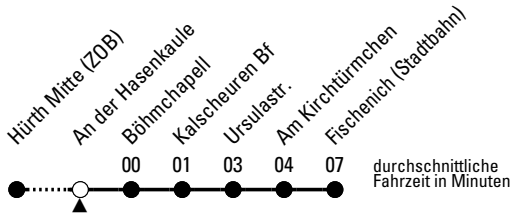

714

Richtung **Fischenich (Stadtbahn)**

AbfahrtsHaltestelle: **An der Hasenkaule**

Gültig ab 21.12.2020

ohne Gewähr

🕒	montags - freitags	samstags	sonn- und feiertags	🕒
4	30 [⌚]	--	--	4
5	00 [⌚] 30	30 [⌚] 31	--	5
6	00 30	01 31	30 [⌚]	6
7	00 30	01 31	30 [⌚]	7
8	00 30	01 30	30 [⌚]	8
9	00 30	00 30	30 [⌚]	9
10	00 30	00 30	30 [⌚]	10
11	00 30	00 30	30 [⌚]	11
12	00 30	00 30	30 [⌚]	12
13	00 30	00 30	30 [⌚]	13
14	00 30	00 30	30 [⌚]	14
15	00 30	00 30	30 [⌚]	15
16	00 30	00 30	30 [⌚]	16
17	00 30	00 30	30 [⌚]	17
18	00 30	00 30	00 [⌚] 30 [⌚]	18
19	00 30	00 00 [⌚] 30 [⌚]	00 [⌚] 30 [⌚]	19
20	00 30	00 [⌚] 25 [⌚] 55 [⌚]	00 [⌚] 25 [⌚] 55 [⌚]	20
21	00 30	25 [⌚] 55 [⌚]	25 [⌚] 55 [⌚]	21
22	00 25 [⌚] 30 55 [⌚]	25 [⌚] 55 [⌚]	25 [⌚] 55 [⌚]	22
23	25 [⌚] 55 [⌚]	25 [⌚] 55 [⌚]	25 [⌚] 55 [⌚]	23
0	25 [⌚] 55 [⌚]	25 [⌚] 55 [⌚]	25 [⌚] 55 [⌚]	0
1	--	55 [⌚]	--	1