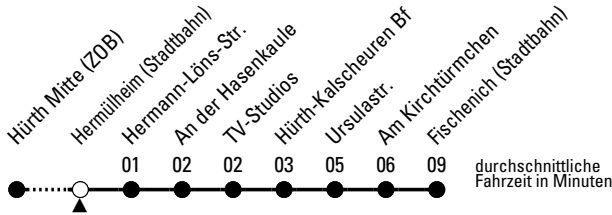

714

Richtung **Fischenich (Stadtbahn)**

über Kalscheuren

AbfahrtsHaltestelle: **Hermülheim (Stadtbahn)**

Gültig ab 09.12.2018

ohne Gewähr

🕒	montags - freitags	samstags	sonn- und feiertags	🕒
4	45 [⌚]	45 [⌚]	45 [⌚]	4
5	30 45 [⌚]	35 45 [⌚]	45 [⌚]	5
6	00 30 45 [⌚] 50	05 35	15 [⌚]	6
7	10 30 50	05 35	15 [⌚]	7
8	10 30 50	05 35	15 [⌚]	8
9	10 30 50	05 35	15 [⌚]	9
10	10 30 50	05 35	15 [⌚]	10
11	10 30 50	05 35	15 [⌚]	11
12	10 30 50	05 35	15 [⌚]	12
13	10 30 50	05 35	15 [⌚]	13
14	10 30 50	05 35	15 [⌚]	14
15	10 30 50	05 35	15 [⌚]	15
16	10 30 50	05 35	15 [⌚]	16
17	10 30 50	05 35	15 [⌚]	17
18	10 30 50	05 35 45 [⌚]	15 [⌚] 45 [⌚]	18
19	10 30	05 15 [⌚] 45 [⌚]	15 [⌚] 45 [⌚]	19
20	00 30	15 [⌚] 45 [⌚]	15 [⌚] 45 [⌚]	20
21	00 30	15 [⌚] 45 [⌚]	15 [⌚] 45 [⌚]	21
22	00 15 [⌚] 30 45 [⌚]	15 [⌚] 45 [⌚]	15 [⌚] 45 [⌚]	22
23	15 [⌚] 45 [⌚]	15 [⌚] 45 [⌚]	15 [⌚] 45 [⌚]	23
0	15 [⌚] 45 [⌚]	15 [⌚] 45 [⌚]	15 [⌚] 45 [⌚]	0
1	15 [⌚] 45 [⌚]	15 [⌚] 45 [⌚]	15 [⌚] 45 [⌚]	1